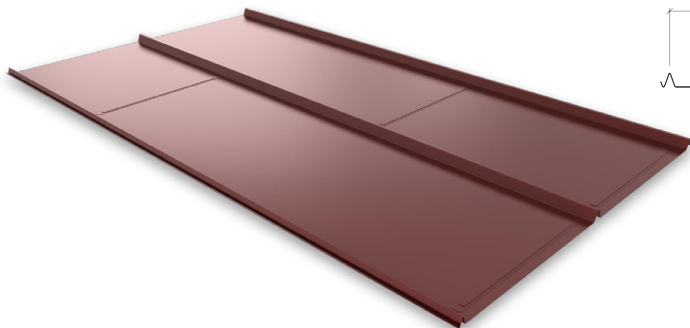

Roofs

Product description

Vintage™

Inspired by the architecture of the past, Ruukki Vintage combines traditional style with modern convenience.

Vintage is a high quality roof, based on the latest know-how in materials and processing technologies, with a design that reflects the traditional hand-made standing seam roof. The timeless design combined with easy installability, makes it a top-of-the-class choice for roof renovation.

Front section view

● **Product**

Name	Vintage™
Code	SR30-1120
Total height	30 mm
Effective width	1120 mm
Total width	1143 mm
Minimum length	800 mm
Maximum length	7500 mm
Distance between horizontal patterns	1400 mm
Minimum slope	8 ° (1:7)
Sales unit	m ²

● **Material**

Hot galvanized steel sheet	EN 10346
Coated steel flat products	EN 10169-1 EN 10169-2

● **Tolerances**

Product	EN 508-1
Material	EN 10143

● **Colours**

Spruce green
Dark grey
Red
Dark brown
Black