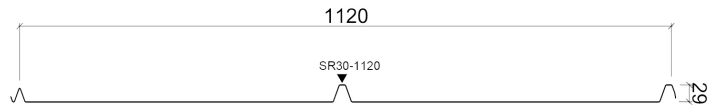

Front section view

● **Product**

Name	Vintage™
Code	SR30-1120
Total height	30 mm
Effective width	1120 mm
Total width	1143 mm
Minimum length	800 mm
Maximum length	7500 mm
Distance between horizontal patterns	1400 mm
Minimum slope	8 ° (1:7)
Sales unit	m ²